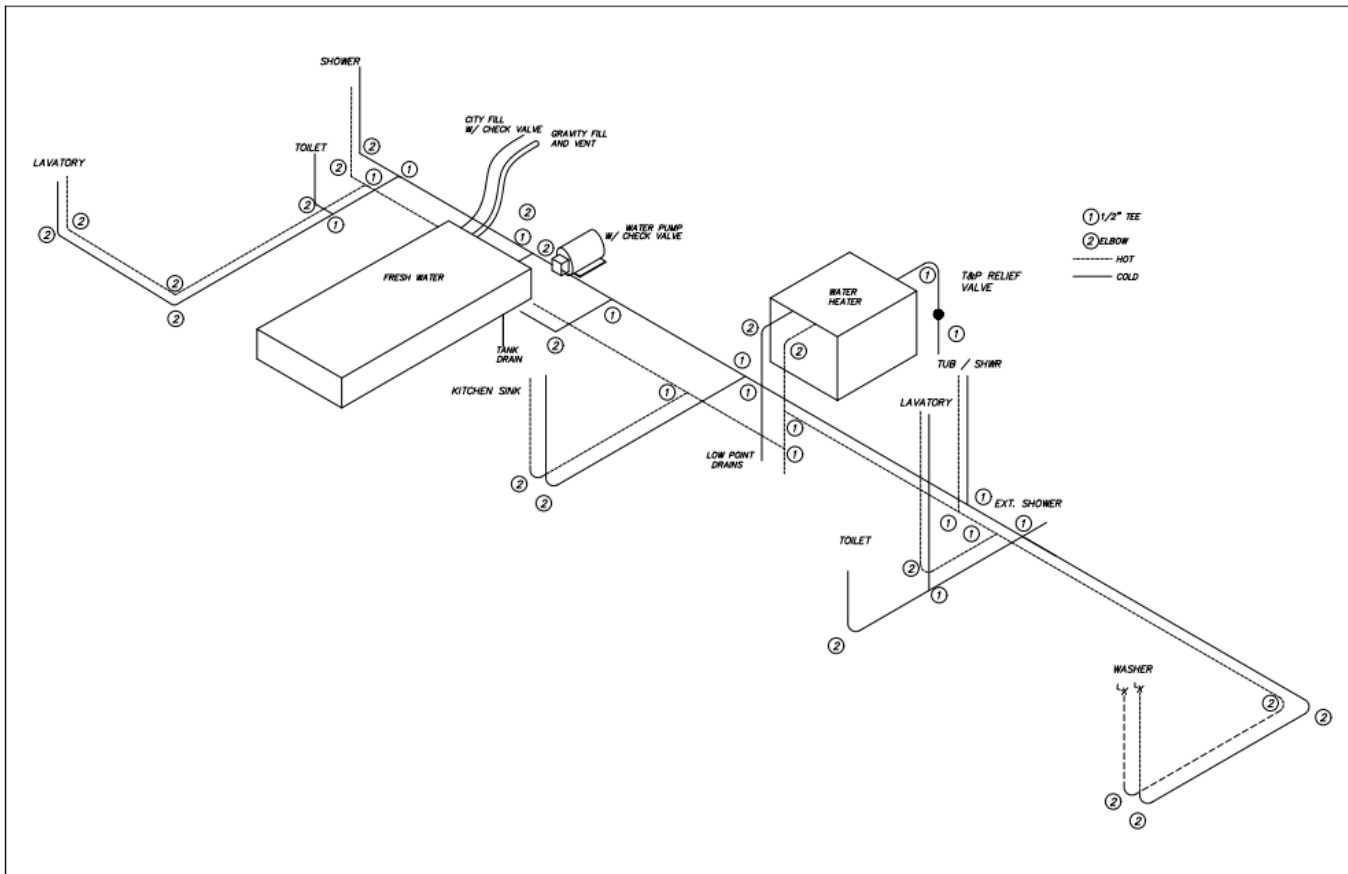

Thank you!

Ashley Batiste

Dealer Relations Representative

Grand Design RV

5200 Hoffman St, Elkhart, IN 46516

Office: 888-825-2820

Fax: 574-825-9249

[abatiste@granddesignrv.com](mailto:abatiste@granddesignrv.com)