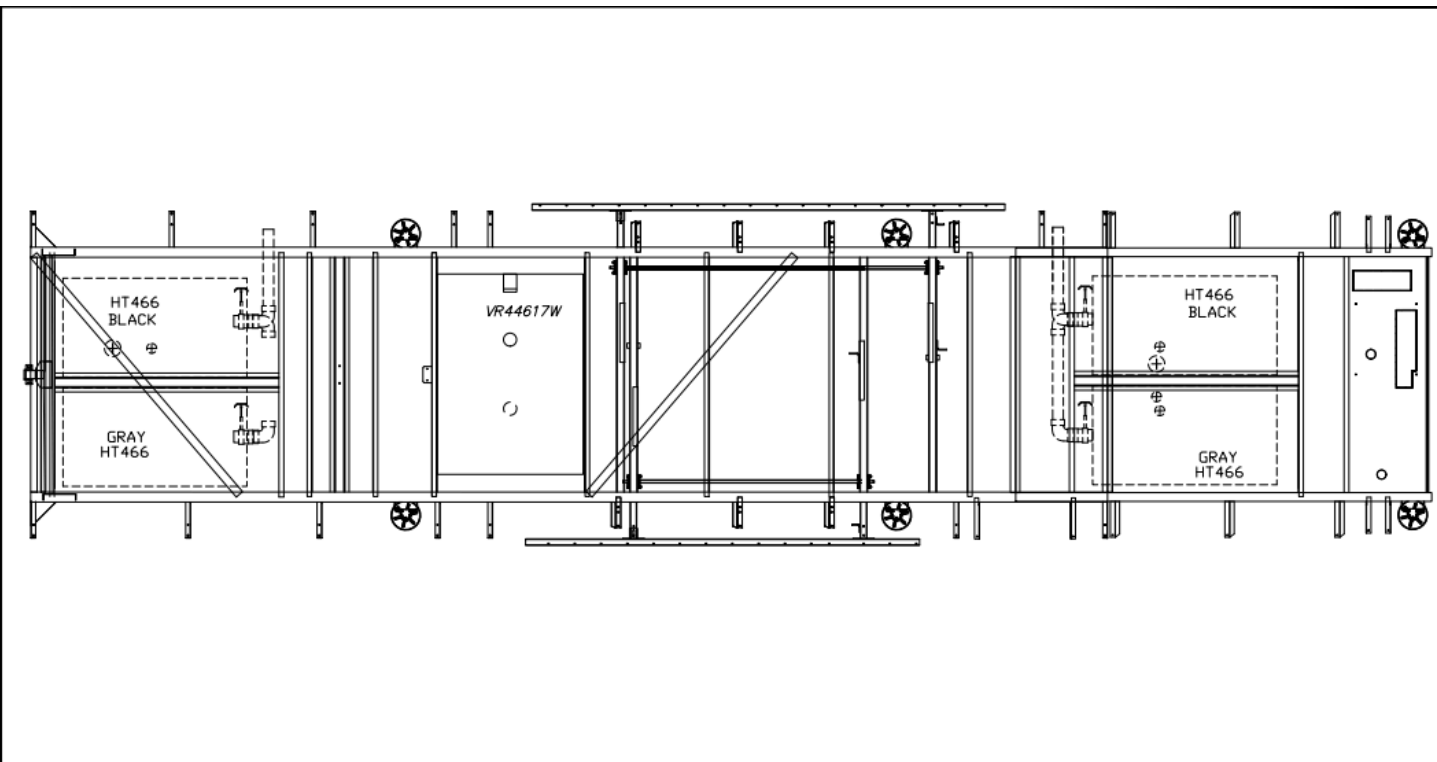

Thank you!

Ashley Batiste

Dealer Relations Representative

Grand Design RV

5200 Hoffman St, Elkhart, IN 46516

Office: 888-825-2820

Fax: 574-825-9249

[abatiste@granddesignrv.com](mailto:abatiste@granddesignrv.com)